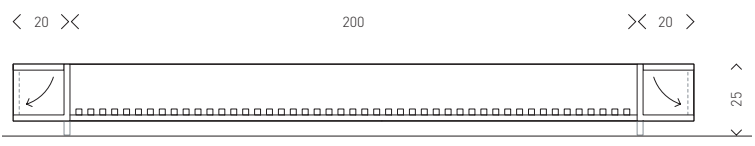

maude drawings

section