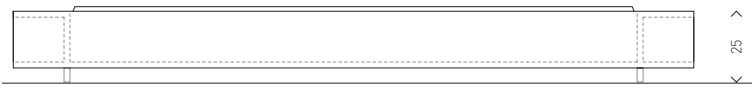

maude drawings

elevation