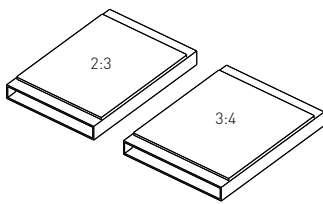

7_models

8_interior

maude drawings

elevation

section

plan

maude design properties

Purity of proportions

Due to the extended length, the bed attains harmonious proportions of 2:3 (size L) and 3:4 (size X).

Flexibility of use

Backrests may be inserted at any point, even on opposite ends thus always allowing the perfect setup for breakfast in bed, resting, reading or chatting on the phone.

Easy handling

The frame is made of four parts that are packaged in two compact boxes, each weighing approx. 50lbs.

maude prices and sizes

Frame

Size	Mattress	Frame	EUR	USD
M	140 x 200 cm	144 x 240 x 25 cm	998.00	1298.00
L	160 x 200 cm	164 x 240 x 25 cm	1098.00	1498.00
X	180 x 200 cm	184 x 240 x 25 cm	1298.00	1698.00