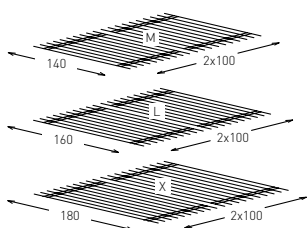

Due to the extended length, the bed attains harmonious proportions of 2:3 (size L) and 3:4 (size X).

Flexibility of use

Backrests may be inserted at any point, even on opposite ends thus always allowing the perfect setup for breakfast in bed, resting, reading or chatting on the phone.

Additional features

The panels at the head and foot of the bed may be inserted vertically to form a recess for magazines or horizontally as a shelf for books and a reading light.

Economy of materials

The bed draws on a single sheet of birch plywood as a resource. All parts including the frame, feet and panels are made of this material.

Easy handling

The frame is made of four parts that are packaged in two compact boxes, each weighing approx. 50lbs.

maude prices and sizes

Frame

Size	Mattress	Frame	EUR	USD
M	140 x 200 cm	144 x 240 x 25 cm	998.00	1298.00
L	160 x 200 cm	164 x 240 x 25 cm	1098.00	1498.00
X	180 x 200 cm	184 x 240 x 25 cm	1298.00	1698.00

Optional Slats

Size	Mattress	Frame	EUR	USD
M	140 x 200 cm	140 x 200 x 2.5 cm	598.00	n.a.
L	160 x 200 cm	160 x 200 x 2.5 cm	648.00	n.a.
X	180 x 200 cm	180 x 200 x 2.5 cm	748.00	n.a.

Cushions

Size	Dimensions	EUR	USD
L cushion	72 x 52 x 16 cm (28" x 6" x 20")	258.00	268.00
L cover	72 x 52 x 16 cm (28" x 6" x 20")*	128.00	128.00