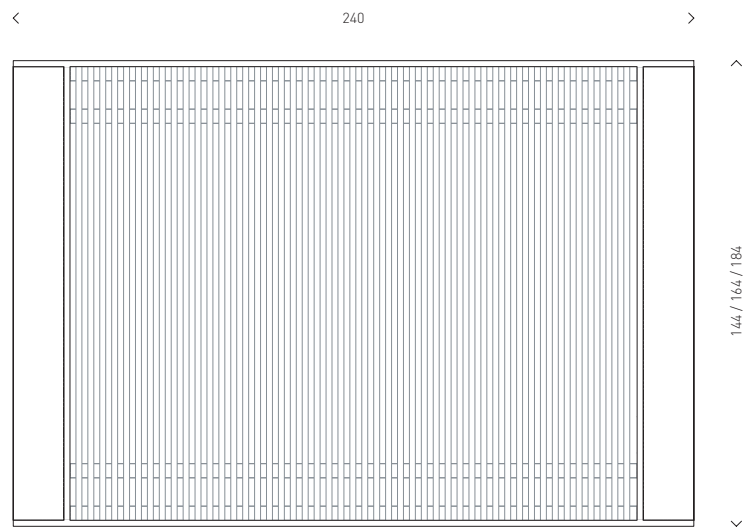

7_models

8_interior

maude drawings

elevation

section

plan

maude design properties

Purity of proportions

Due to the extended length, the bed attains harmonious proportions of 2:3 (size L) and 3:4 (size X).

Flexibility of use

Backrests may be inserted at any point, even on opposite ends thus always allowing the perfect setup for breakfast in bed, resting, reading or chatting on the phone.