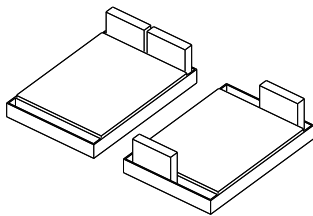

7_models

8_interior

maude drawings

elevation

section

plan

maude design properties

Purity of proportions

Due to the extended length, the bed attains harmonious proportions of 2:3 (size L) and 3:4 (size X).

Flexibility of use

Backrests may be inserted at any point, even on opposite ends thus always allowing the perfect setup for breakfast in bed, resting, reading or chatting on the phone.

Easy handling

The frame is made of four parts that are packaged in two compact boxes, each weighing approx. 50lbs.

maude prices and sizes

Frame

Size	Mattress	Frame	EUR	USD
M	140 x 200 cm	144 x 240 x 25 cm	998.00	1298.00
L	160 x 200 cm	164 x 240 x 25 cm	1098.00	1498.00
X	180 x 200 cm	184 x 240 x 25 cm	1298.00	1698.00