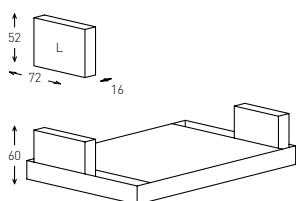

Due to the extended length, the bed attains harmonious proportions of 2:3 (size L) and 3:4 (size X).

Flexibility of use

Backrests may be inserted at any point, even on opposite ends thus always allowing the perfect setup for breakfast in bed, resting, reading or chatting on the phone.

Easy handling

The frame is made of four parts that are packaged in two compact boxes, each weighing approx. 50lbs.

maude prices and sizes

Frame

Size	Mattress	Frame	EUR	USD
M	140 x 200 cm	144 x 240 x 25 cm	998.00	1298.00
L	160 x 200 cm	164 x 240 x 25 cm	1098.00	1498.00
X	180 x 200 cm	184 x 240 x 25 cm	1298.00	1698.00

Optional Slats

Size	Mattress	Frame	EUR	USD
M	140 x 200 cm	140 x 200 x 2.5 cm	598.00	n.a.
L	160 x 200 cm	160 x 200 x 2.5 cm	648.00	n.a.
X	180 x 200 cm	180 x 200 x 2.5 cm	748.00	n.a.

Cushions

Size	Dimensions	EUR	USD
L cushion	72 x 52 x 16 cm (28" x 6" x 20")	258.00	268.00
L cover	72 x 52 x 16 cm (28" x 6" x 20")*	128.00	128.00