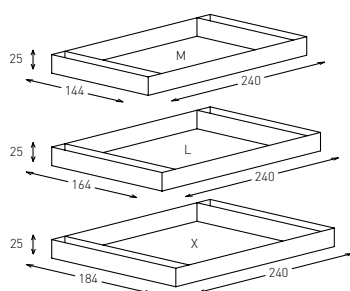

Due to the extended length, the bed attains harmonious proportions of 2:3 (size L) and 3:4 (size X).

Flexibility of use

Backrests may be inserted at any point, even on opposite ends thus always allowing the perfect setup for breakfast in bed, resting, reading or chatting on the phone.

Additional features

The panels at the head and foot of the bed may be inserted vertically to form a recess for magazines or horizontally as a shelf for books and a reading light.

Economy of materials

The bed draws on a single sheet of birch plywood as a resource. All parts including the frame, feet and panels are made of this material.

Easy handling

The frame is made of four parts that are packaged in two compact boxes, each weighing approx. 50lbs.

maude prices and sizes

Frame

Size	Mattress	Frame	EUR	USD
M	140 x 200 cm	144 x 240 x 25 cm	998.00	1298.00
L	160 x 200 cm	164 x 240 x 25 cm	1098.00	1498.00
X	180 x 200 cm	184 x 240 x 25 cm	1298.00	1698.00